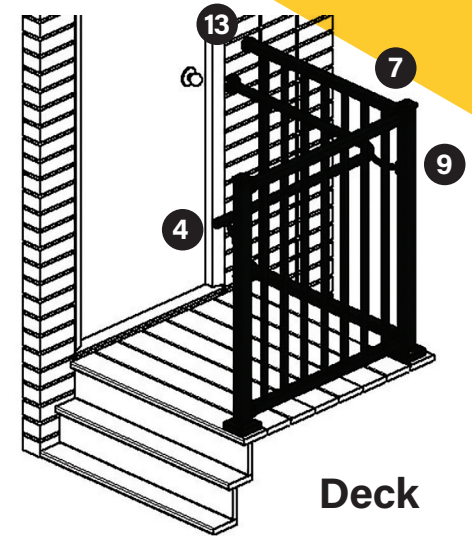

Westbury®
ALUMINUM RAILING

ADA CONTINUOUS HANDRAIL

**Digger
Specialties
Inc.**

Transforming the Outdoor Living Experience™

ADVANTAGES

- Easy to install on any surface
- A variety of handrail lengths and accessories allow for a customized handrail
- Perfect safety solution for both residential and commercial stairways, ramps, and decks
- Compatible with new or existing railing systems
- Finished with an advanced powder coating process for a color-fast appearance that lasts a lifetime
- Lifetime Limited Warranty

INSTALLATION EXAMPLES

Inside Corner Mount & 90° Elbow Detail

Extended Wall Mount Detail

90° Welded Elbow Detail