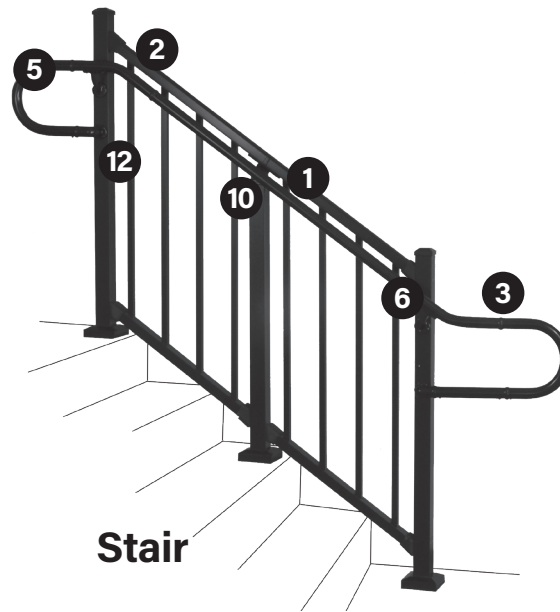

Westbury®
ALUMINUM RAILING

ADA CONTINUOUS HANDRAIL

**Digger
Specialties
Inc.**

Transforming the Outdoor Living Experience™

ADVANTAGES

- Easy to install on any surface
- A variety of handrail lengths and accessories allow for a customized handrail
- Perfect safety solution for both residential and commercial stairways, ramps, and decks
- Compatible with new or existing railing systems
- Finished with an advanced powder coating process for a color-fast appearance that lasts a lifetime
- Lifetime Limited Warranty

INSTALLATION EXAMPLES

Inside Corner Mount & 90° Elbow Detail

Extended Wall Mount Detail

90° Welded Elbow Detail