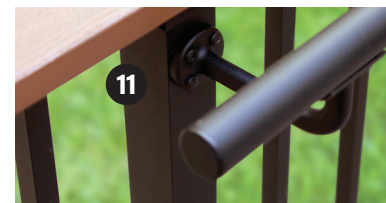

Extended Wall Mount Detail