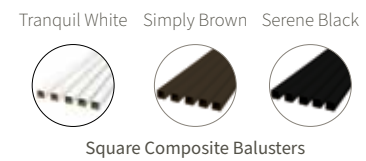

## Design your railing.

**Brio**  
(Composite)

**CountrySide**  
(Composite)

**CitySide**  
(Aluminum)

**1** Choose your rail style and color.

**2** Choose your infill.

**3** Choose your post sleeves, caps and skirts.