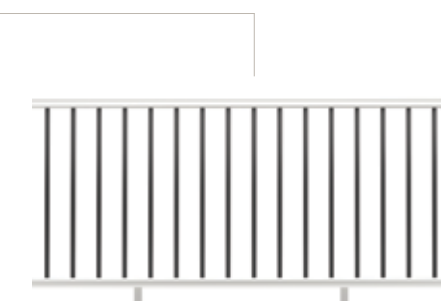

CountrySide

CitySide

Brio

**25**  
YEAR  
WARRANTY  
Performance  
Limited Residential

**Strong is stylish.**

From its understated satin finish to its clever sub-rail reinforcement, CountrySide railing is the ideal balance of beauty and strength. The sculpted top rail imparts a touch of sophistication. Three color choices and two baluster infill options create multiple designs. The smart composite construction and protective bonded cap layer were engineered for performance and longevity.