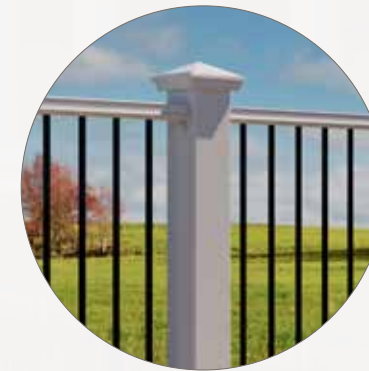

Outdoor entertaining made easy.

Discover a flat, drink-friendly railing system made from a sturdy, low-maintenance composite. Fiberon® Brio railing is ideal for outdoor entertaining. Available in three essential colors including Tranquil White, Simply Brown and Serene Black, Brio railing is designed to complement all Fiberon decking.

- Can be customized to complement your home. Choose your railing color, baluster material and color, and baluster height to create a look that showcases your personal style.
- Easy to clean and does not need to be stained or painted.
- Multiple size options are available to accommodate any project.
- Easy to assemble and install.
- Made of low-maintenance PVC composite.
- Compatible with ADA handrail system.

- All Line or Stair Kits available in
  - 36- and 42-in. heights.
  - 6- and 8-ft. lengths.
- Infill Options
  - Square composite balusters.
  - Round black aluminum balusters.

Top Rail = 3.5 in. x 1.75 in.

Bottom Rail = 3.5 in. x 1.75 in.

Note: Railing kits include top and bottom rails, balusters, crush blocks and mounting hardware. Choose from square hollow composite balusters or round black aluminum balusters.

Note: See your Fiberon seller or visit www.fiberondecking.com for details on limited warranties and exclusions.

Brio railing in Tranquil White.