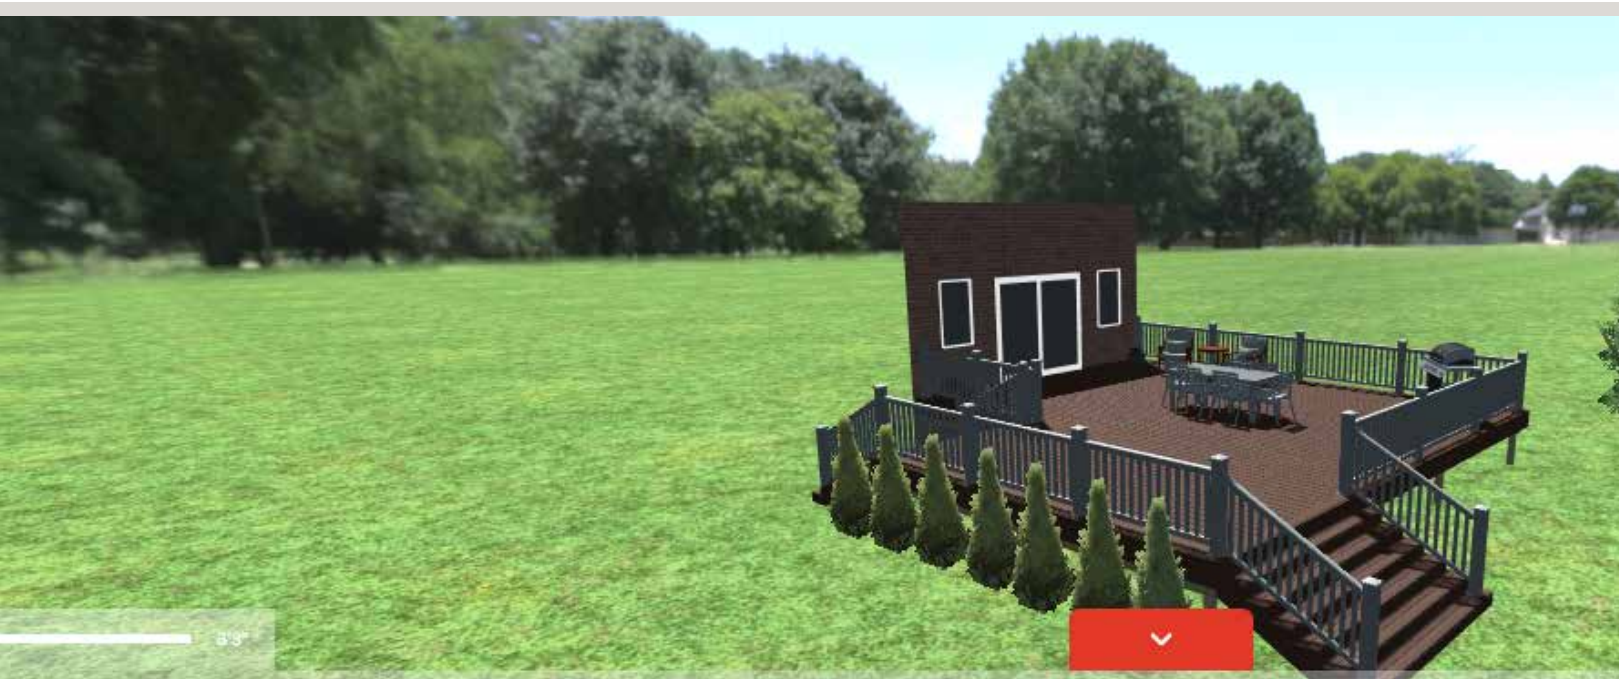

Resources

How to kick-start your decking plans.

With a little free time, a computer and our online tools, you'll have everything you need to create the perfect outdoor space.

Visit fiberondecking.com/design-tools to get started.