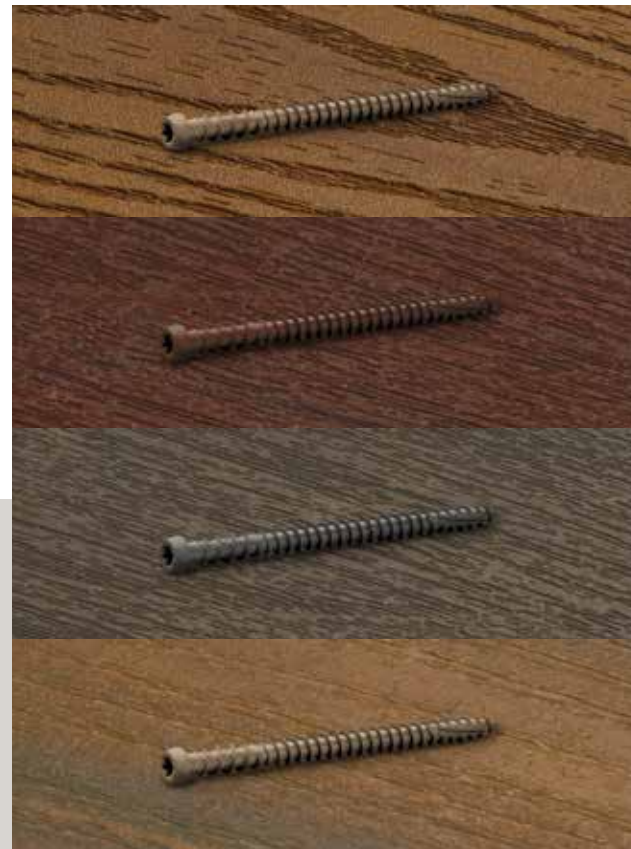

The PRO PLUG® SYSTEM is a superior and easy-to-install plug fastening system for PVC / composite decking and PVC trim. Drill and set each screw, then tap in the color-matched plug with a hammer for a smooth finish.