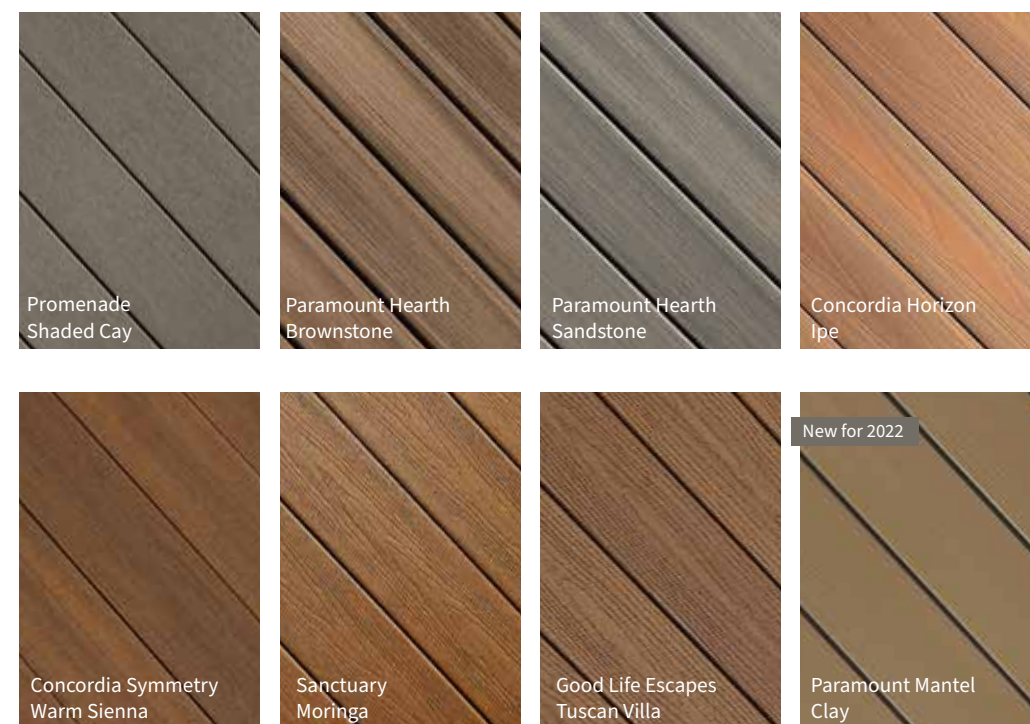

Color

Make a statement.

Picture your perfect outdoor living space. Is it a serene retreat, designed for relaxing at the end of a long day? Or is it sleek and stylish, ideal for elegant outdoor dinner parties?

The board color you select will influence the look and feel of your outdoor space, from subtle, subdued shades that blend with your surroundings to bold, modern hues that provide show-stopping contrast. Each Fiberon® decking collection comes in a variety of nature-inspired, on-trend colors featuring realistic grain patterns.

For a casual, laidback look, choose cool-toned browns like Bungalow, Sandstone and Clay. If you're looking for something more modern, consider mid-tone finishes like Natural Reef, Latte and Espresso. Classic finishes such as Sandy Pier, Weathered Cliff and Moonlit Cove provide a traditional aesthetic.

Mix and match colors within your selected decking collection to create a unique, two-toned look with depth and personality.

Golden Browns

Warm and natural, these shades complement any architecture.