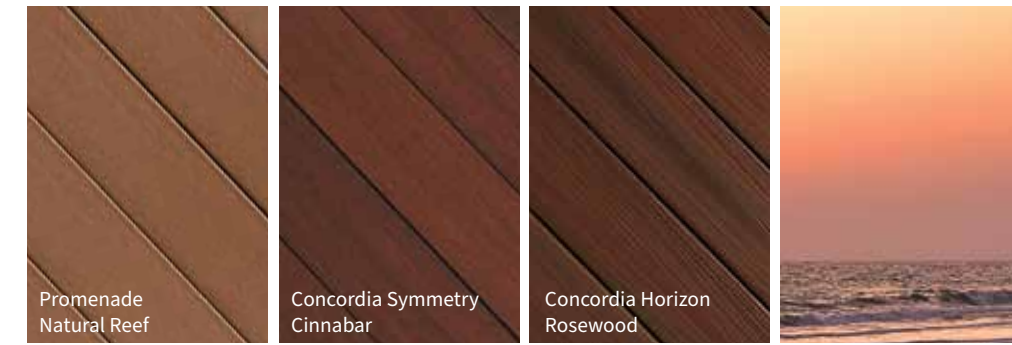

The board color you select will influence the look and feel of your outdoor space, from subtle, subdued shades that blend with your surroundings to bold, modern hues that provide show-stopping contrast. Each Fiberon® decking collection comes in a variety of nature-inspired, on-trend colors featuring realistic grain patterns.

For a casual, laidback look, choose cool-toned browns like Bungalow, Sandstone and Clay. If you're looking for something more modern, consider mid-tone finishes like Natural Reef, Latte and Espresso. Classic finishes such as Sandy Pier, Weathered Cliff and Moonlit Cove provide a traditional aesthetic.

## Golden Browns

Warm and natural, these shades complement any architecture.

## Reddish Browns

For warmth, energy and landscaping that pops, choose a reddish hue.