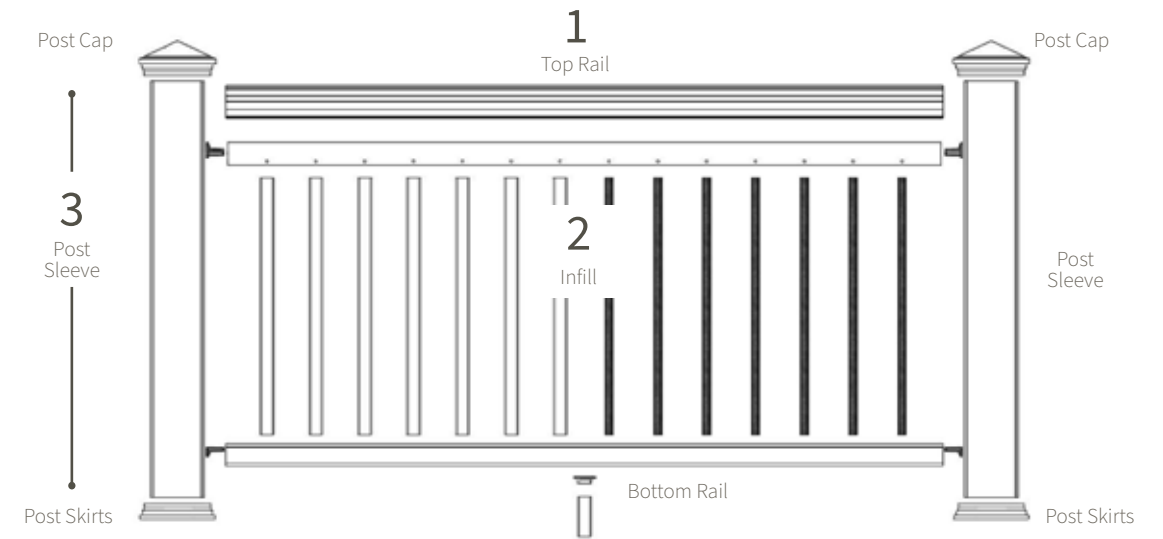

Design your railing.

Brio
(Composite)

CountrySide
(Composite)

CitySide
(Aluminum)

1 Choose your rail style and color.

2 Choose your infill.

3 Choose your post sleeves, caps and skirts.

Tranquil White Simply Brown Serene Black

Post Sleeves available in 4-in. x 4-in. and 5-in. x 5-in.

Matte Black

Line Post
2.5 in. x 2.5 in.

End Post
2.5 in. x 2.5 in.

Post Caps available in Pyramid and Flat

Corner Post
2.5 in. x 2.5 in.

Stair/Angle Post
2.5 in. x 2.5 in.

Post Skirts

Post caps and skirts included.