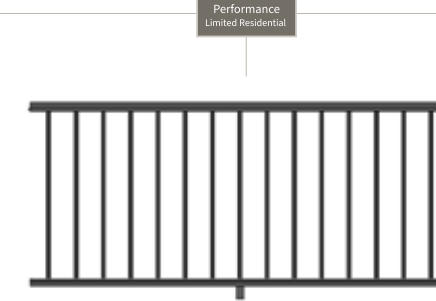

CountrySide

CitySide

Brio

**25**  
YEAR  
WARRANTY  
Performance  
Limited Residential

**Strong is stylish.**

From its understated satin finish to its clever sub-rail reinforcement, CountrySide railing is the ideal balance of beauty and strength. The sculpted top rail imparts a touch of sophistication. Three color choices and two baluster infill options create multiple designs. The smart composite construction and protective bonded cap layer were engineered for performance and longevity.