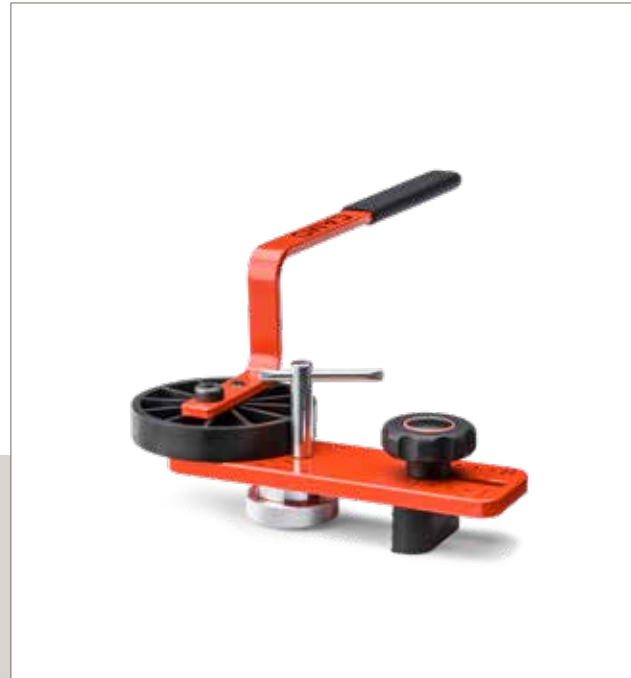

**CAMO® DRIVE™**

Install decking up to 5X faster with the cordless stand-up deck fastening tool that attaches to your drill.

- Installs Fiberon® EDGE® and Fiberon EDGEX® Clips.
- Stand-up tool allows you to have a faster installation than other methods that's also easier on your body.
- Tool is easy to use – adjustable handle, quick-change button to swap out included fastening guides, simple to load the bit and attach to your drill.
- Also fastens CAMO collated EDGE Deck Screws and CAMO Collated Face Screws (available through CAMO).
- Replacement T-15 Drive™ bits are available.